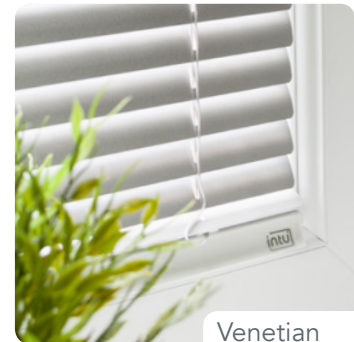

The INTU system's neat and simple control options eliminate unnecessary free-hanging cord loops, creating one of the safest blinds you can buy.

Make sure you have peace of mind!

Hive

Pleated

Venetian

Roller