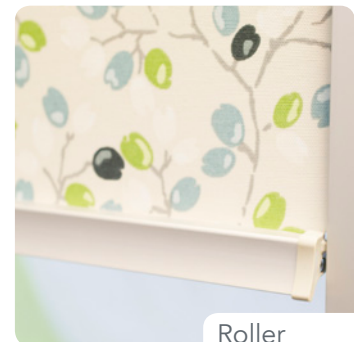

The INTU system's neat and simple control options eliminate unnecessary free-hanging cord loops, creating one of the safest blinds you can buy.

Make sure you have peace of mind!

Hive

Pleated

Venetian

Roller