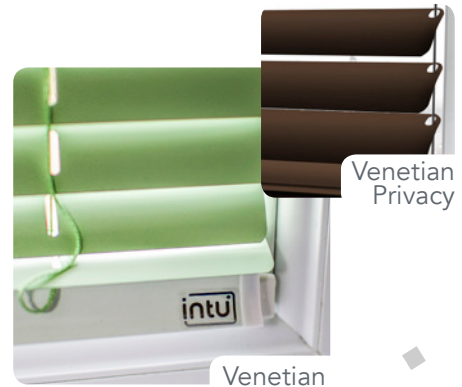

Find your match

Ideal for tilt and turn windows in kitchens, bathrooms, bedrooms, conservatories and caravans as well as for bi-fold doors.

INTU is available in Hive, Pleated, Venetian & Roller blinds including Privacy and Micro options.

Our wide range of Hive. Pleated & Roller fabrics or Venetian slats include blackout, reflective and textured options giving you a wide choice of colours, designs and finishes.

Match your window frame to our selection of white, silver, brown and anthracite finishes to complete your look.

Find out more about all of the options available at www.intublinds.co.uk

Venetian